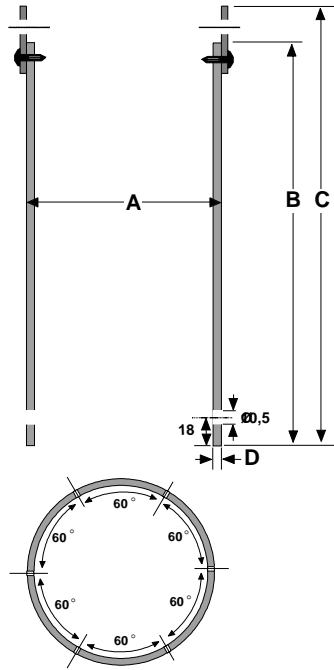

EXTENSION DUCT 35 LENGTH 0.5 M	A5440031.05
EXTENSION DUCT 40 LENGTH 0.5 M	A5440032.05
EXTENSION DUCT 45 LENGTH 0.5 M	A5440033.05
EXTENSION DUCT 50 LENGTH 0.5 M	A5440034.05
EXTENSION DUCT 56 LENGTH 0.5 M	A5440035.05
EXTENSION DUCT 35 LENGTH 1 M	A5440021.05
EXTENSION DUCT 40 LENGTH 1 M	A5440022.05
EXTENSION DUCT 45 LENGTH 1 M	A5440023.05
EXTENSION DUCT 50 LENGTH 1 M	A5440024.05
EXTENSION DUCT 56 LENGTH 1 M	A5440025.05
EXTENSION DUCT 50 LENGTH 0.5 M CLICK	A5440084.05
EXTENSION DUCT 56 LENGTH 0.5 M CLICK	A5440085.05
EXTENSION DUCT 50 LENGTH 1 M CLICK	A5440094.05
EXTENSION DUCT 56 LENGTH 1 M CLICK	A5440095.05

Contents

Applications	1
Features	1
Dimensions	2

**Applications**

Extending the chimney if the ventilation module has to be placed lower.

Features

- The extension duct has a plug and socket connection as standard. The extension duct is available in two lengths: 1.0m / 3.3ft and 0,5m / 1.6ft.
- The chimneys can be joined using push pull rivets for quick mounting to the chimney.
- The CLICK extension duct is a flat sheet with a click connection system which can be easily assembled on location.
- The demountable sleeve used to connect CLICK ducts together is supplied separately, and is secured to the duct by 6 press-in plugs.
- Colour: grey

Dimensions

Type	φA Outside diameter chimney to be connected [mm]	B Built in height [mm]	C Total height [mm]	D Thickness chimney [mm]
35	362	1000	1038	4
		500	538	
40	412	1000	1038	4
		500	538	
45	462	1000	1038	4
		500	538	
50	512	1000	1038	5
		500	538	
56	572	1000	1038	5
		500	538	
50 CLICK	512	1000	1038	4 *
		500	538	
56 CLICK	572	1000	1038	4 *
		500	538	